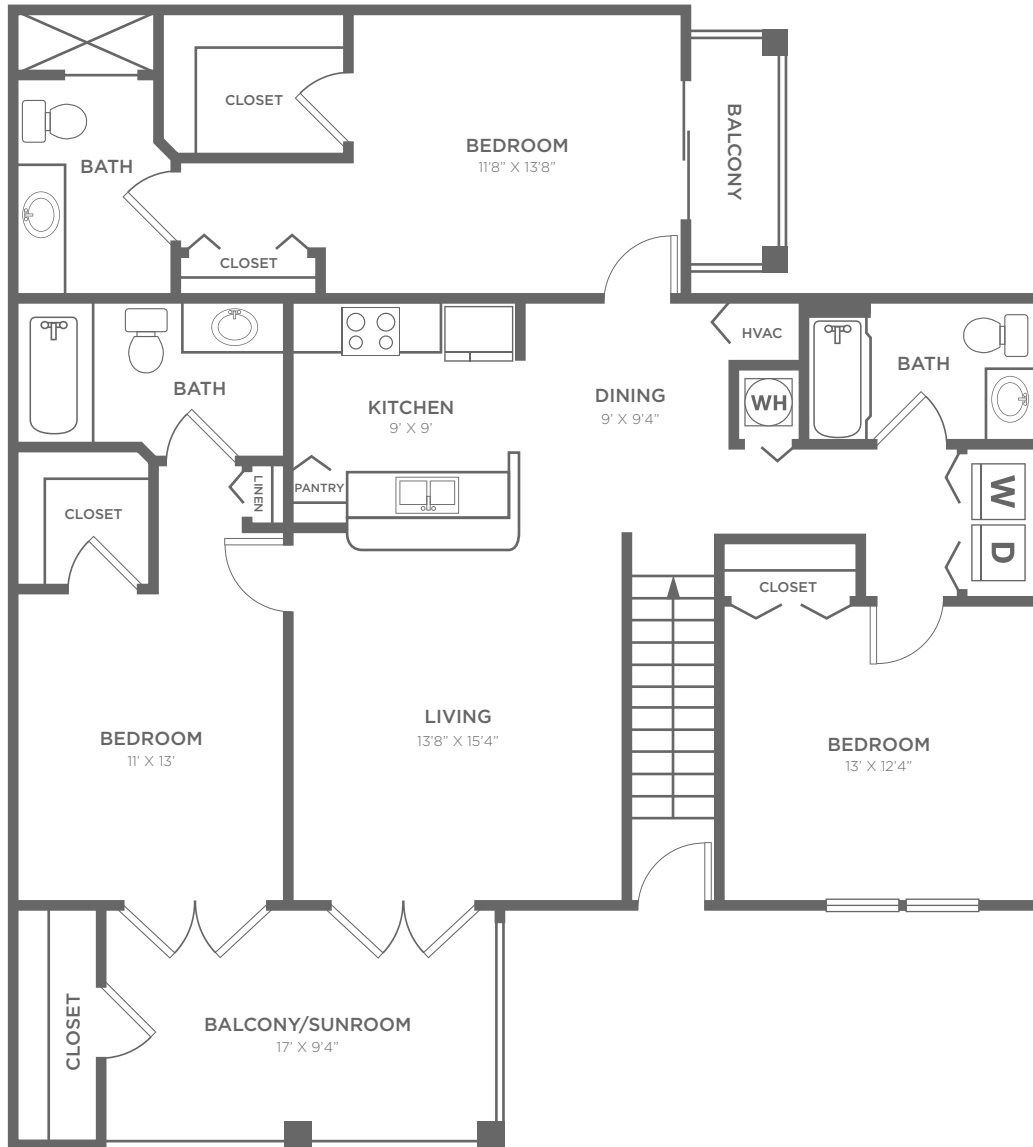

HEMMINGWAY

3 BED / 3 BATH

1480
SQ. FT.

12932 Mallory Circle | Orlando, FL 32828

407-232-7517 | www.tortugabayorlando.com

Dimensions and square footage shown are approximate and pricing/availability is subject to change