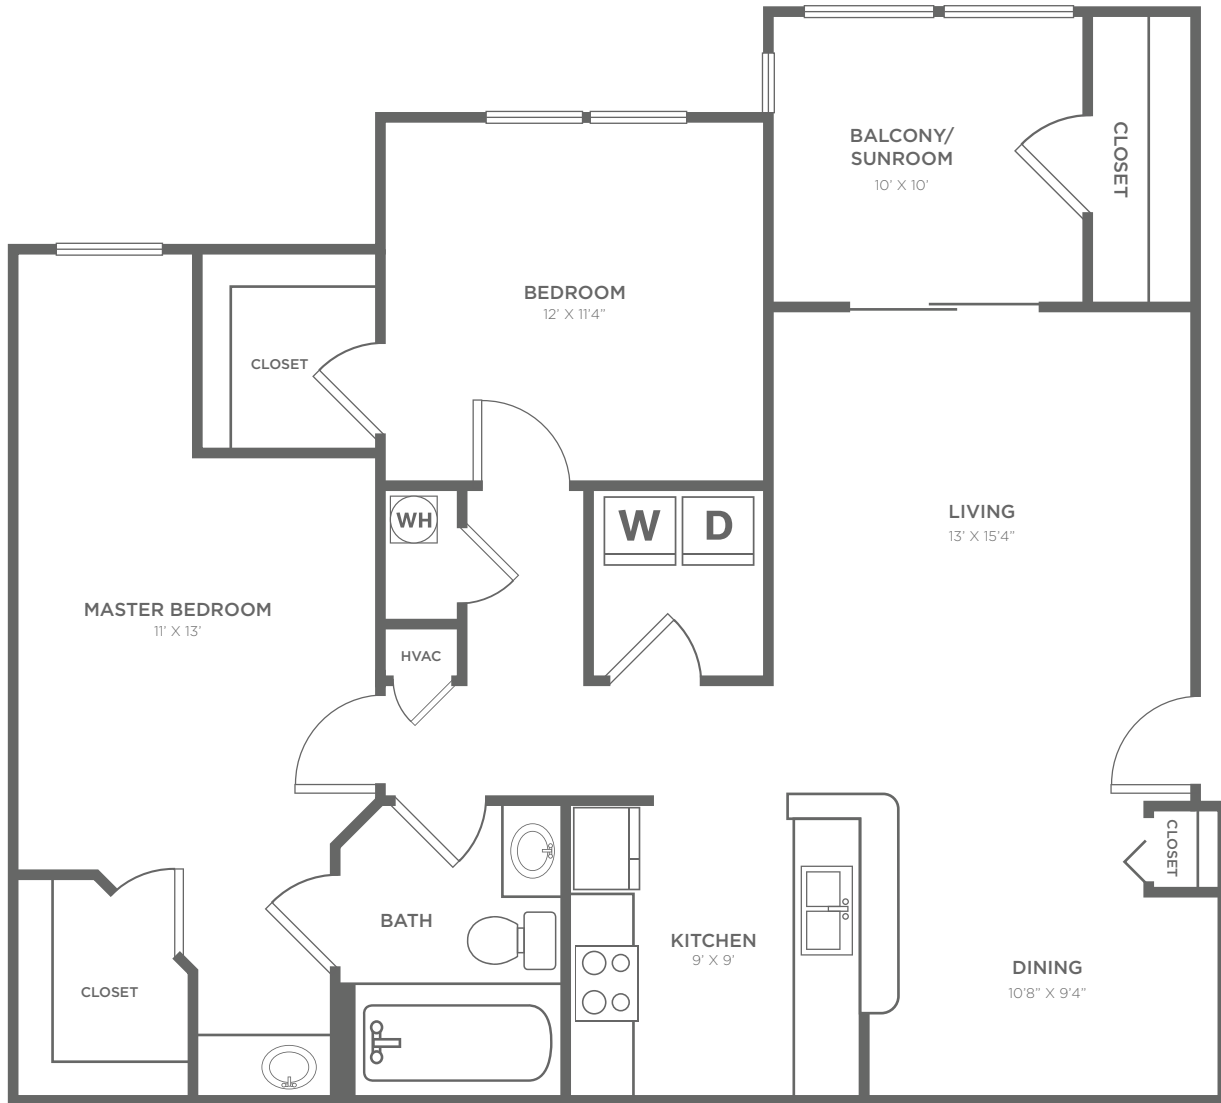

# CORAL-REEF

2 BED / 1 BATH

1050  
SQ. FT.

12932 Mallory Circle | Orlando, FL 32828

407-232-7517 | [www.tortugabayorlando.com](http://www.tortugabayorlando.com)

*Dimensions and square footage shown are approximate and pricing/availability is subject to change*